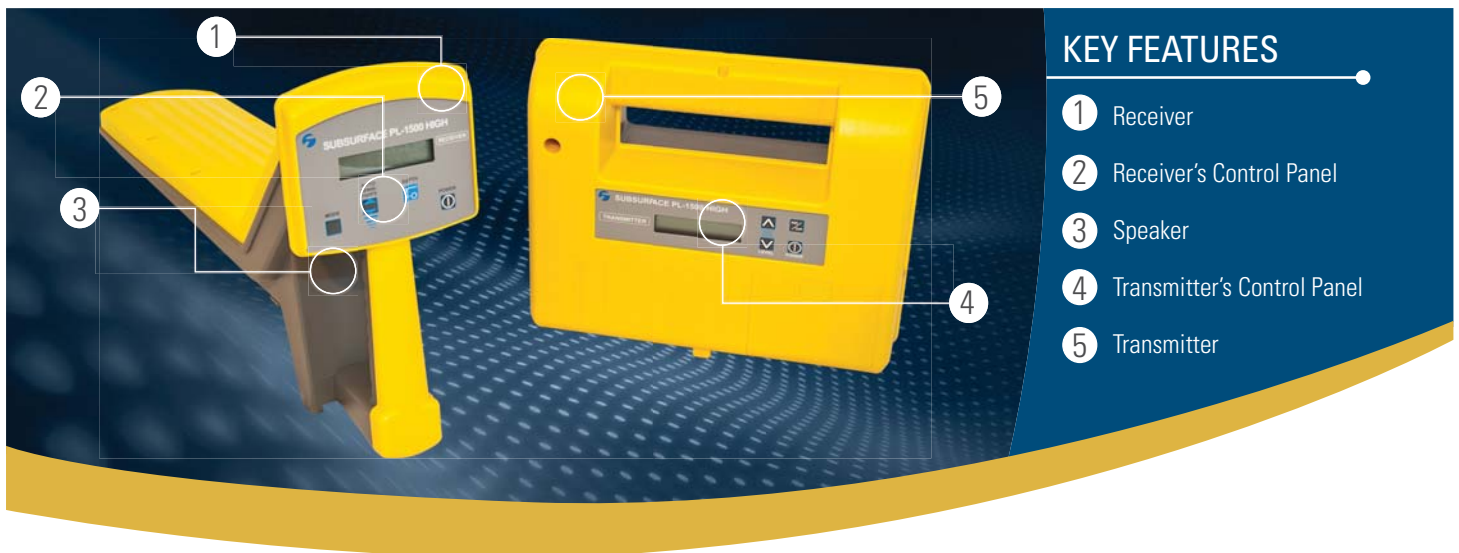

PL-1500 HIGH & PL-1500 LOW PIPE & CABLE LOCATOR

KEY FEATURES

- 1 Receiver
- 2 Receiver's Control Panel
- 3 Speaker
- 4 Transmitter's Control Panel
- 5 Transmitter

FEATURES

- ▶ The PL-1500 Low Transmitter has 3.0 watts power output in the Direct Connection Mode, allowing locates for longer distances. Use the Inductive mode to quickly locate shorter Pipes and Cables.
- ▶ The Receivers are very light-weight, weighing only 3.5 lb, with large, easy-to-read LCDs and thumb-controlled switches.
- ▶ The single vertical bar (line) in the receiver's display, is the "Peak Hold" feature, shows the maximum signal measured in the last 3 seconds.
- ▶ Press the PL-1500 receiver's "DEPTH" switch, and the depth will be displayed (down to 16 ft deep).
- ▶ The PL-1500 Transmitter shows the actual measured output current in the Direct Connection Mode. If the output current is low, then increase the output power level or move the ground stake.

SPECIFICATIONS

TRANSMITTER

- ▶ FREQUENCY: 82.525 kHz (PL-1500 High)
8.125 kHz (PL-1500 Low)
- ▶ OUTPUT POWER: 0.5 watts Inductive Mode, 1.0 watts Direct Mode for PL-1500 High
0.5 watts Inductive Mode, 3.0 watts Direct Mode for PL-1500 Low
- ▶ POWER SUPPLY: DC 12-volts
(8 "D" batteries or external 12-v battery)
- ▶ BATTERY LIFE: 20 hours Typical (Alkaline)
12 hours at Max Power
- ▶ OPERATING TEMP: -10C to -50C

RECEIVER

- ▶ OPERATING MODES: "Peak" or "Max", "Live Cable"
- ▶ POWER SUPPLY: DC 9-volts (6 "AA" batteries)
- ▶ BATTERY LIFE: More than 40 hours (Alkaline)
- ▶ OPERATING TEMP: -10C to -50C

LOCATING ACCURACY (AT DEPTHS)