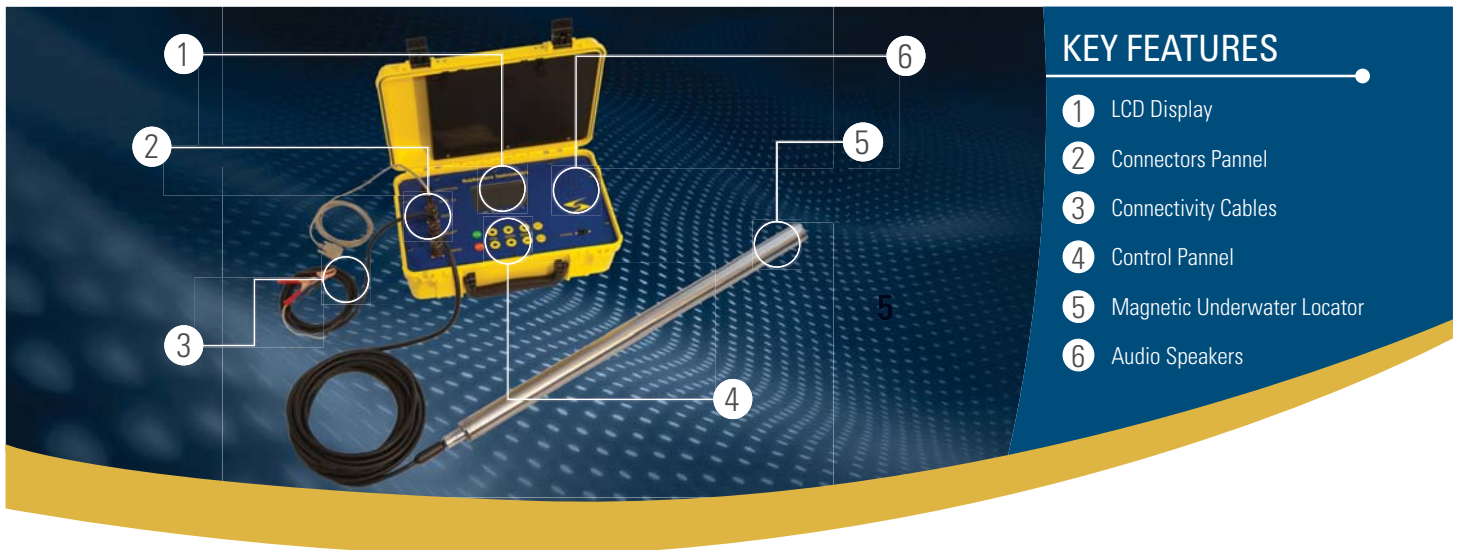

MUL-1 MAGNETIC UNDERWATER LOCATOR

KEY FEATURES

- 1 LCD Display
- 2 Connectors Panel
- 3 Connectivity Cables
- 4 Control Panel
- 5 Magnetic Underwater Locator
- 6 Audio Speakers

FEATURES

- ▷ Heavy-duty sensor cable acts as lanyard. 30', 50', 100' (non-standard lengths available)
- ▷ High-quality connectors and "Toilet Seat" cover over headset jack. "Seacon" connectors available.
- ▷ Alligator clips for 12-volt auxiliary power.
- ▷ Gel-cell auto-charges when auxiliary power connected.
- ▷ "Zero" to "Null" gradient.
- ▷ Permanent gel-cell battery-mounted under electronics panel.
- ▷ Bull-nosed and tapered sensor on BHG; longer sensor on MUL for diver or boat towing.
- ▷ 1 year warranty

SPECIFICATIONS

CONTROLS

- ▷ On, Off
- ▷ Volume Up and Down
- ▷ Range setting (Gain or Sensitivity) Up and Down
- ▷ Zero, Plus and Minus
- ▷ Auto Zero - Automatic self-adjusting

OUTPUTS

- ▷ Audio Frequency Pitch (speaker and jack for headset)
- ▷ Visual LCD Display
- ▷ Bar Graph - range Gain setting - milligauss
- ▷ RS-232 PC connection (cable included)
- ▷ Control all keypad functions data log range, keypad and signal settings works with hyper terminal or equivalent

POWER OPTIONS

- ▷ Internal Battery: 12-volt, 7.2Ah sealed lead acid
- ▷ Battery Life: 72 hours continuous use, charges to full overnight
- ▷ External Power: 12 to 15-volt, cable included
- ▷ Internal battery charging circuit is enabled when external power or AC charging cable is connected

DIMENSIONS

- ▷ Electronics: 16.9" w x 10" h x 6.5" d
- ▷ Sensor: 1.625" d x 34.375" L (4.13cm x 87.3cm)

Magnetic Underwater Sensor

- ▷ Durable detector finds metal immersed in 1,000+ feet of water
- ▷ Longer sensor, for diver or boat towing.